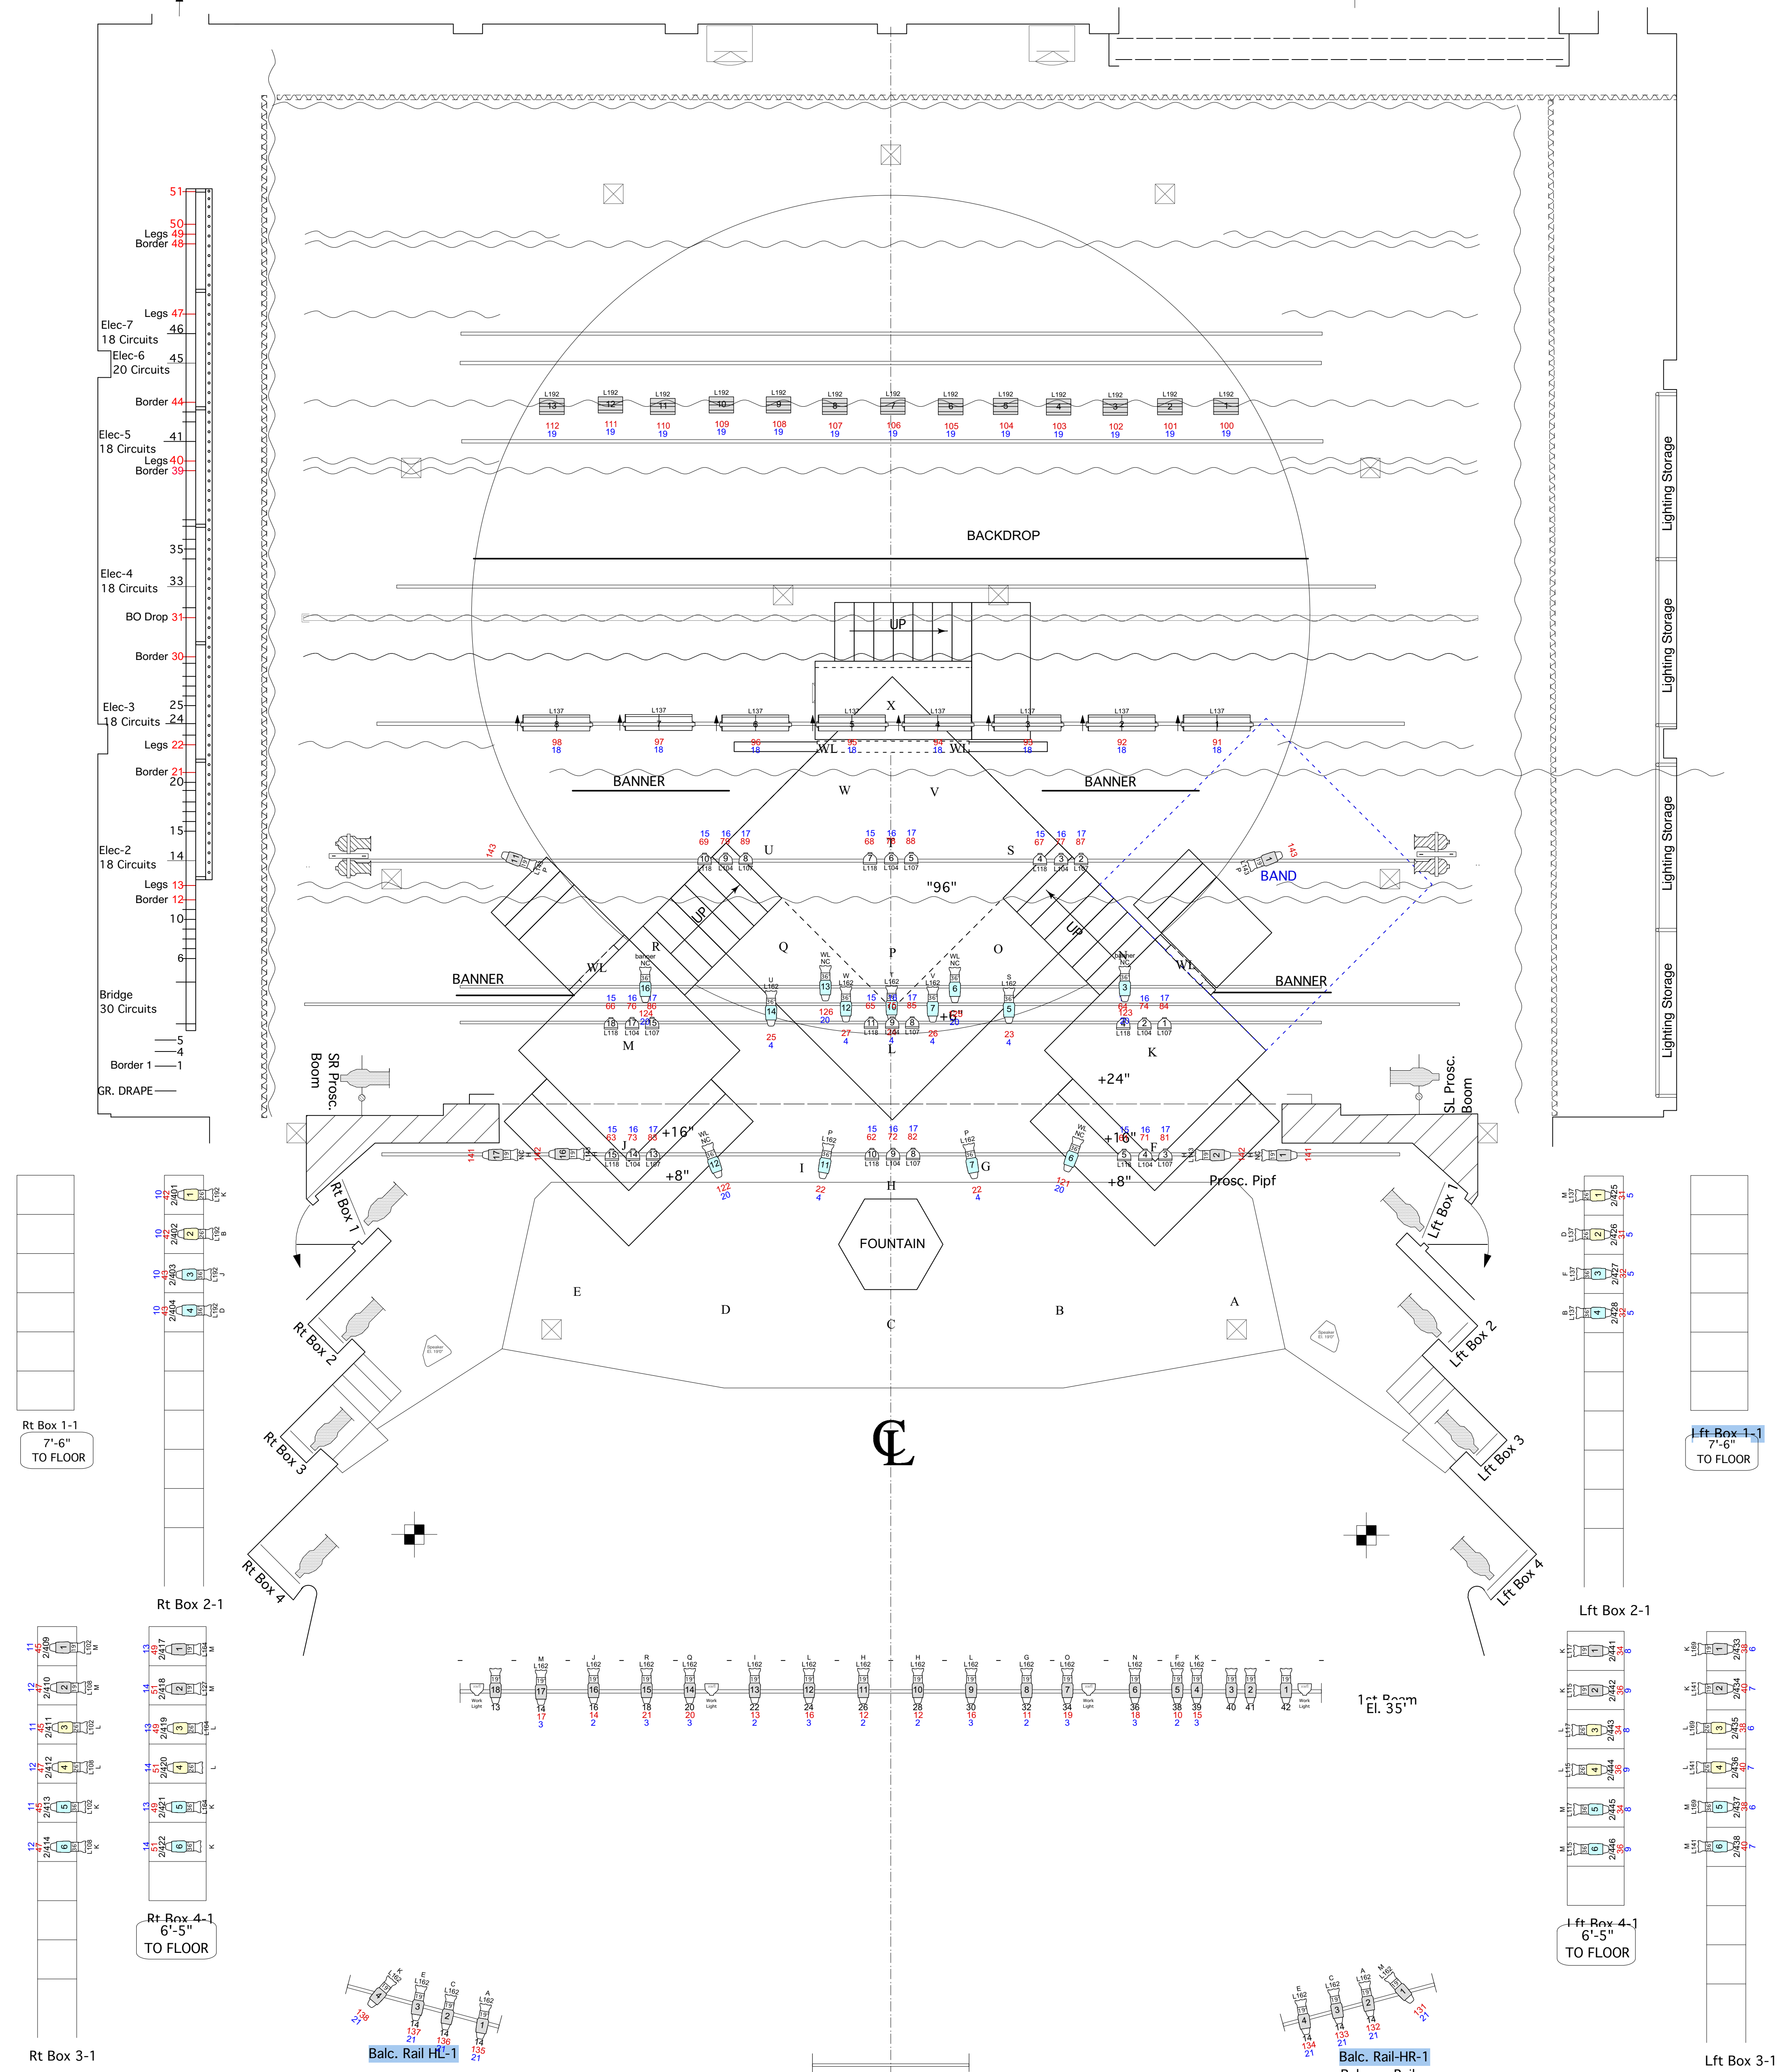

TO DRESSING AND GREEN ROOMS

TO SCENESHOP

**Symbol Key**

Light	Symbol	Quantity
Selecon Aurora Groundrow	[Symbol]	13 / 24
ETC Source-4 19°	[Symbol]	8 / 38
ETC Source 4 26°	[Symbol]	12 / 50
ETC Source-4 36°	[Symbol]	13 / 50
ETC Source-4 10°	[Symbol]	18 / 18
Strand Iris 4	[Symbol]	8 / 11
Lycian Midget HP Follow Spot	[Symbol]	2 / 2
ETC Source 4 PAR/Net	[Symbol]	27 / 40

**Typical**

Focus  
Unit Number  
Circuit Number  
Channel  
Group

Show Name <b>Boys From Syracuse</b>		
Reference <b>1/4"=1'0"</b>	Drawn By <b>Abbey Smith</b>	Date <b>9/12/17</b>
CAD File Name <b>Boys_From_Syracuse_Light_Plot_2.sta</b>		