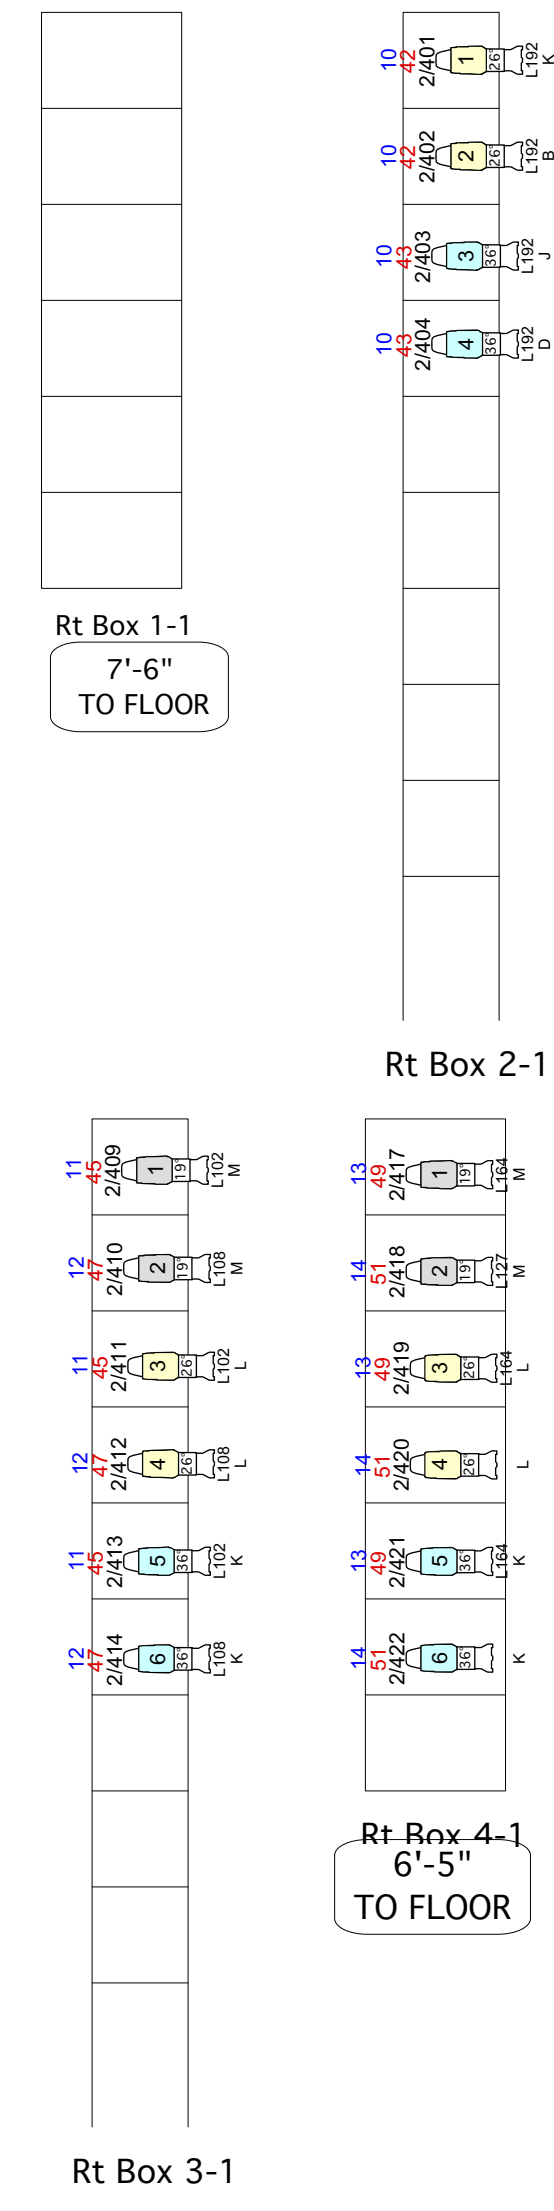

TO DRESSING AND GREEN ROOMS

TO SCENESHOP

**Symbol Key**

Light	Symbol	Quantity
Selecon Aurora Groundrow	[Symbol]	13 / 24
ETC Source-4 19°	[Symbol]	8 / 38
ETC Source 4 26°	[Symbol]	12 / 50
ETC Source-4 36°	[Symbol]	13 / 50
ETC Source-4 10°	[Symbol]	18 / 18
Strand Iris 4	[Symbol]	8 / 11
Lycian Midget HP Follow Spot	[Symbol]	2 / 2
ETC Source 4 PAR/Net	[Symbol]	27 / 40

**Typical**

Focus  
Unit Number  
Circuit Number  
Channel  
Group

Show Name <b>Boys From Syracuse</b>		
Reference <b>1/4"=1'0"</b>	Drawn By <b>Abbey Smith</b>	Date <b>9/12/17</b>
CAD File Name <b>Boys_From_Syracuse_Light_Plot_2.sta</b>		