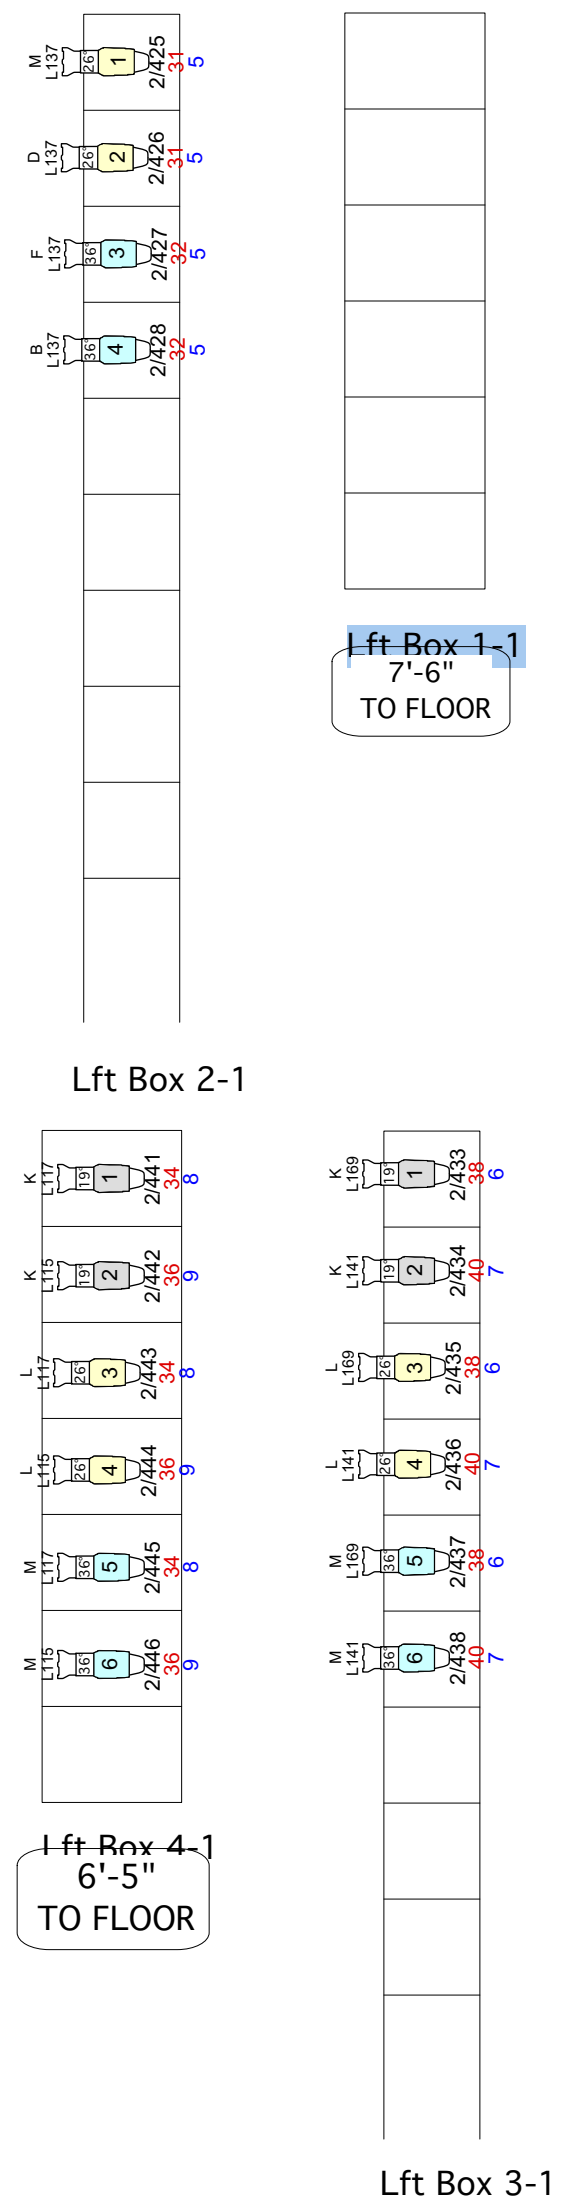

TO DRESSING AND GREEN ROOMS

TO SCENESHOP

**Symbol Key**

Light	Symbol	Quantity
Selecon Aurora Groundrow	[Symbol]	13 / 24
ETC Source-4 19°	[Symbol]	8 / 38
ETC Source 4 26°	[Symbol]	12 / 50
ETC Source-4 36°	[Symbol]	13 / 50
ETC Source-4 10°	[Symbol]	18 / 18
Strand Iris 4	[Symbol]	8 / 11
Lycian Midget HP Follow Spot	[Symbol]	2 / 2
ETC Source 4 PAR/Net	[Symbol]	27 / 40

**Typical**

Focus  
Unit Number  
Circuit Number  
Channel  
Group

Show Name <b>Boys From Syracuse</b>		
Reference <b>1/4"=1'0"</b>	Drawn By <b>Abbey Smith</b>	Date <b>9/12/17</b>
CAD File Name <b>Boys_From_Syracuse_Light_Plot_2.sta</b>		