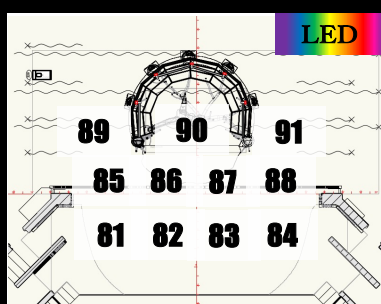

Shin Specials

LED Box