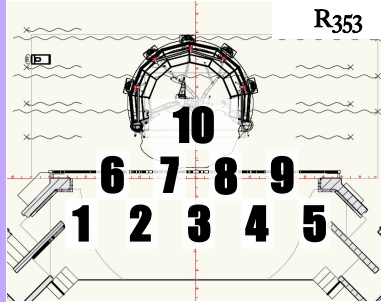

A Midsummer Night's Dream

Magic Sheet

LD: Abbey Lynn Smith
 abbeylynsmith12@gmail.com
 abbeylynsmith.com

Nebraska Repertory Theatre

Howell Theatre

Version: v1

Date: 8/10/21

Warm Front