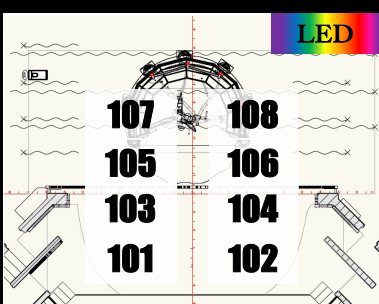

A Midsummer Night's Dream

Magic Sheet

LD: Abbey Lynn Smith
abbeylynsmith12@gmail.com
abbeylynsmith.com

Nebraska Repertory Theatre

Howell Theatre

Version: v1

Date: 8/10/21

Warm Front

Warm Front

Neutral Front Fill

Cool Front

Cool Front

Athens Front

Footlights

Gazebo Supports

Bench Specials

Shin Specials

LED Box

Mids

Tree Specials

Sun Specials