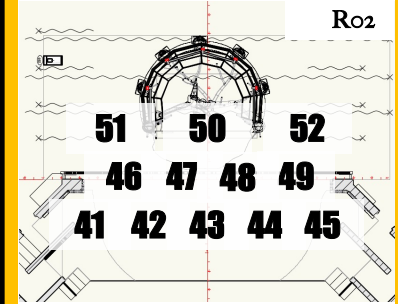

Athens Front