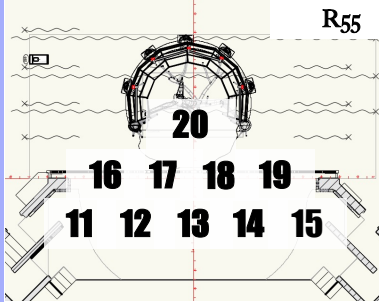

A Midsummer Night's Dream

Magic Sheet

LD: Abbey Lynn Smith
abbeylynsmith12@gmail.com
abbeylynsmith.com

Nebraska Repertory Theatre

Howell Theatre

Version: v1

Date: 8/10/21

Warm Front

Warm Front

Neutral Front Fill

Cool Front

Cool Front

Athens Front

Footlights

Gazebo Supports

Bench Specials

Shin Specials

LED Box

Mids

Tree Specials

Sun Specials