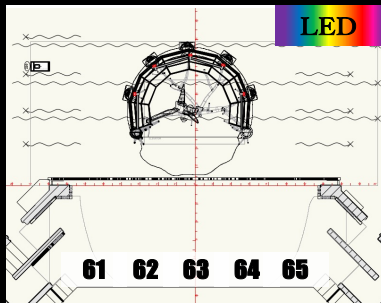

Footlights