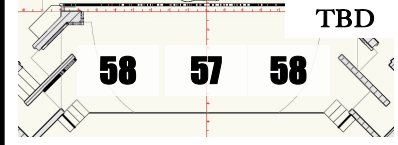

Neutral Front Fill