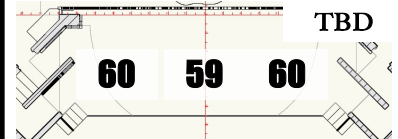

Neutral Front Fill