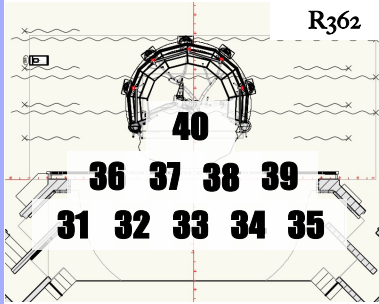

A Midsummer Night's Dream

Magic Sheet

LD: Abbey Lynn Smith
abbeylynsmith12@gmail.com
abbeylynsmith.com

Nebraska Repertory Theatre

Howell Theatre

Version: v1

Date: 8/10/21

Warm Front

Warm Front

Neutral Front Fill

Cool Front

Cool Front

Athens Front

Footlights

Gazebo Supports

Bench Specials

Shin Specials

LED Box

Mids

Tree Specials

Sun Specials