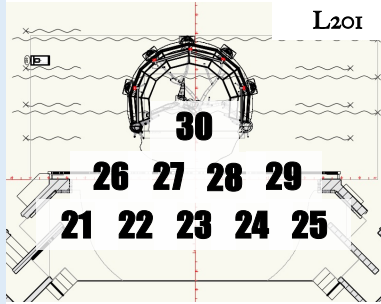

A Midsummer Night's Dream

Magic Sheet

LD: Abbey Lynn Smith
abbeylynsmith12@gmail.com
abbeylynsmith.com

Nebraska Repertory Theatre

Howell Theatre

Version: v1

Date: 8/10/21

Warm Front

Warm Front

Neutral Front Fill

Cool Front

Cool Front

Athens Front

Footlights

Gazebo Supports

Bench Specials

Shin Specials

LED Box

Mids

Tree Specials

Sun Specials