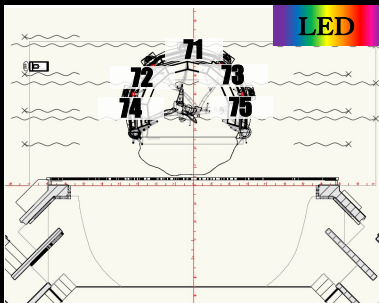

Gazebo Supports