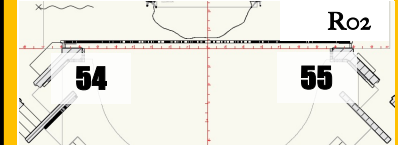

Shin Specials

LED Box

Mids

Tree Specials

Sun Specials

A Midsummer Night's Dream

Magic Sheet

LD: Abbey Lynn Smith
 abbeylynsmith12@gmail.com
 abbeylynsmith.com